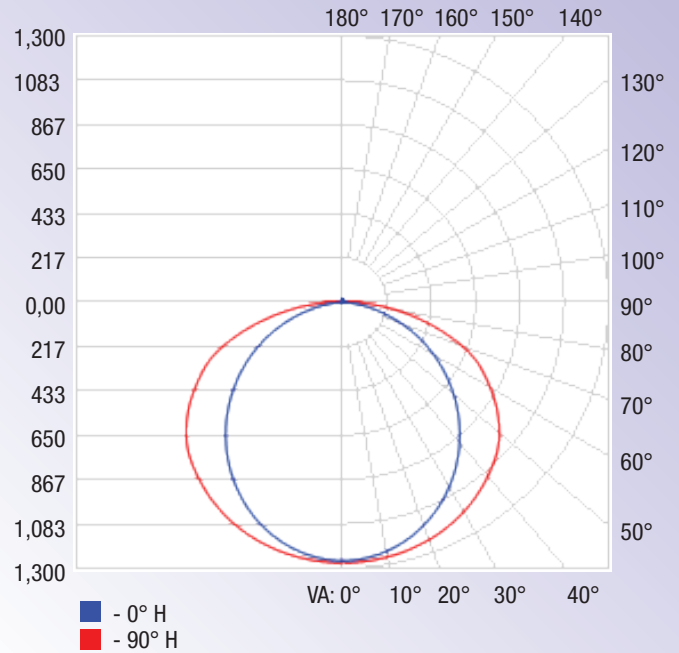

**Product Information**

SKU	880002-NW-US-6	Color Consistency (SDCM)	<6
Power Consumption (W)	42	Brightness (lm)	4200
LED Quantity	168	Light Color	Neutral White
Color Temperature (K)	4000	Dimmable	Non-dimmable
CRI	>80	Beam Angle (Degree)	130
Fixture Color	White	Input Voltage (v)	120V AC
Frequency (hz)	60	Power Factor	>0.9
Lifespan (h)	50000	Length (in)	47.72
Width (in)	4.25	Height (in)	1.22
Net Weight (lb)	2.425	Material	PC, SPCC
Power Source	AC	Waterproof	No
Protection Rating	IP20	Safety Rating	FCC, ETL
Package Quantity	Pack of 6 Units	Warranty	5 Years
Energy Rating	Energy Star		

**Product Dimensions**

4 ft

Photometric Data

[Download IES](#)

**OUTDOOR PHOTOMETRIC REPORT**

**MANUFACTURER:** Lepro  
**SKU NO.:** 880002-NW-US-6  
**LAMP OUTPUT:** 1 lamp, rated Lumens/lamp: 4200  
**MAX CANADELA:** 1,273.3 at Horizontal: 90°, Vertical: 0.5°  
**LUMINOUS OPENING:** Rectangle (L: 3.54", W: 43.31")  
**NEMA TYPE:** 7 X 7

**LUMENS PER ZONE**

ZONE	LUMENS	% TOTAL
0-10	120.1	2.90%
10-20	346.4	8.20%
20-30	533.9	12.70%
30-40	662.2	15.80%
40-50	718.4	17.10%
50-60	686.8	16.40%
60-70	568.8	13.50%
70-80	357.6	8.50%
80-90	125.4	3.00%

**Polar Candela Distribution**

**ILLUMINANCE AT A DISTANCE**

	CENTER BEAM FC	BEAM WIDTH
4 ft	78.85 fc	21.3 ft <b>11.1 ft</b>
8 ft	19.71 fc	42.5 ft <b>22.1 ft</b>
12 ft	8.76 fc	63.8 ft <b>33.2 ft</b>
16 ft	4.93 fc	85 ft <b>44.2 ft</b>
20 ft	3.15 fc	106.3 ft <b>55.3 ft</b>
24 ft	2.19 fc	127.6 ft <b>66.3 ft</b>