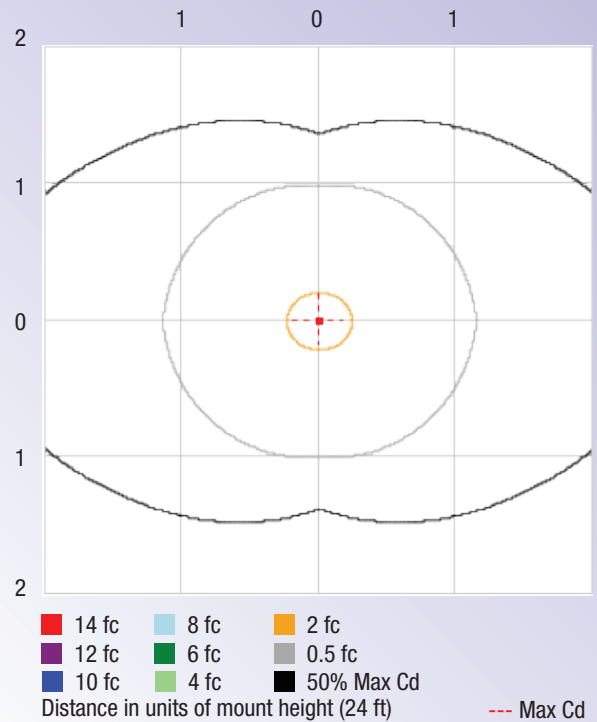

**Product Dimensions**

4 ft

Photometric Data

[Download IES](#)

**OUTDOOR PHOTOMETRIC REPORT**

**MANUFACTURER:** Lepro  
**SKU NO.:** 880002-NW-US-6  
**LAMP OUTPUT:** 1 lamp, rated Lumens/lamp: 4200  
**MAX CANADELA:** 1,273.3 at Horizontal: 90°, Vertical: 0.5°  
**LUMINOUS OPENING:** Rectangle (L: 3.54", W: 43.31")  
**NEMA TYPE:** 7 X 7

**LUMENS PER ZONE**

ZONE	LUMENS	% TOTAL
0-10	120.1	2.90%
10-20	346.4	8.20%
20-30	533.9	12.70%
30-40	662.2	15.80%
40-50	718.4	17.10%
50-60	686.8	16.40%
60-70	568.8	13.50%
70-80	357.6	8.50%
80-90	125.4	3.00%

**Polar Candela Distribution**

**ILLUMINANCE AT A DISTANCE**

	CENTER BEAM FC	BEAM WIDTH
4 ft	78.85 fc	21.3 ft <b>11.1 ft</b>
8 ft	19.71 fc	42.5 ft <b>22.1 ft</b>
12 ft	8.76 fc	63.8 ft <b>33.2 ft</b>
16 ft	4.93 fc	85 ft <b>44.2 ft</b>
20 ft	3.15 fc	106.3 ft <b>55.3 ft</b>
24 ft	2.19 fc	127.6 ft <b>66.3 ft</b>

■ Vert. Spread: 108.2°     ■ Horiz. Spread: 138.8°

**Isoilluminance**

**Summary**

SKU	Power (w)	Lumen (lm)	CCT	Input Voltage	Beam Angle	Life Hrs	CRI	Equivalent Power(w)	Website
880002-DW-US	42	4200	5000K	120	130°	50,000	80	250	 <a href="#">Visit</a>
880002-NW-US	42	4200	4000K	120	130°	50,000	80	250	 <a href="#">Visit</a>